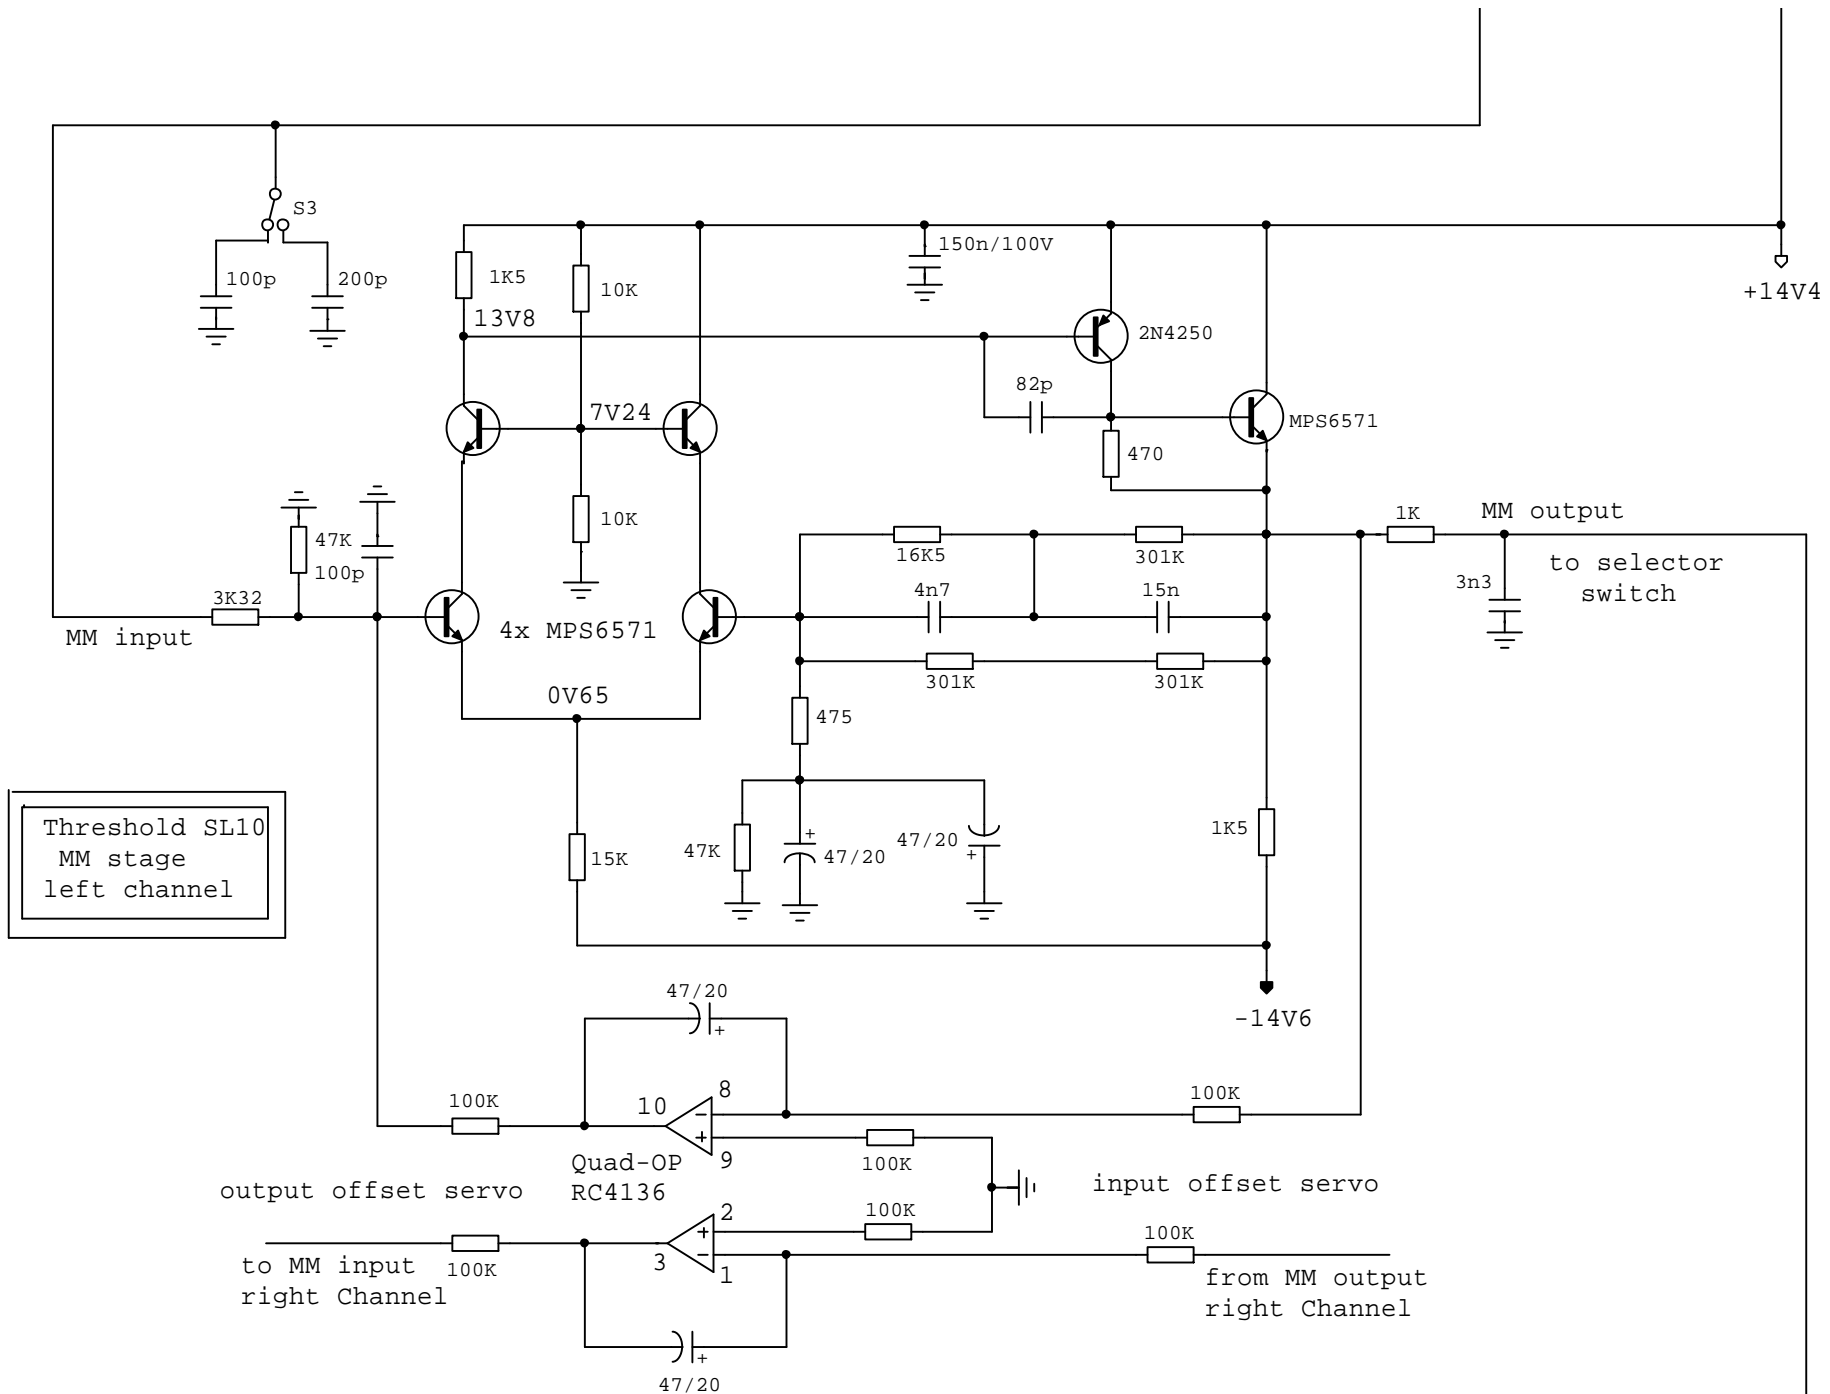

Threshold SL10
MC stage
left channel

Threshold SL10
MM stage
left channel

Threshold SL-10
High-Level Gain
left channel

Threshold model S1
power supply

RAIL FUSE

+23V9 0,25A fast blow

0,5 amp for 230V
1 amp for 110V units
fast blow

Threshold SL-10
Voltage-
regulator

-14V6
MM gain,right