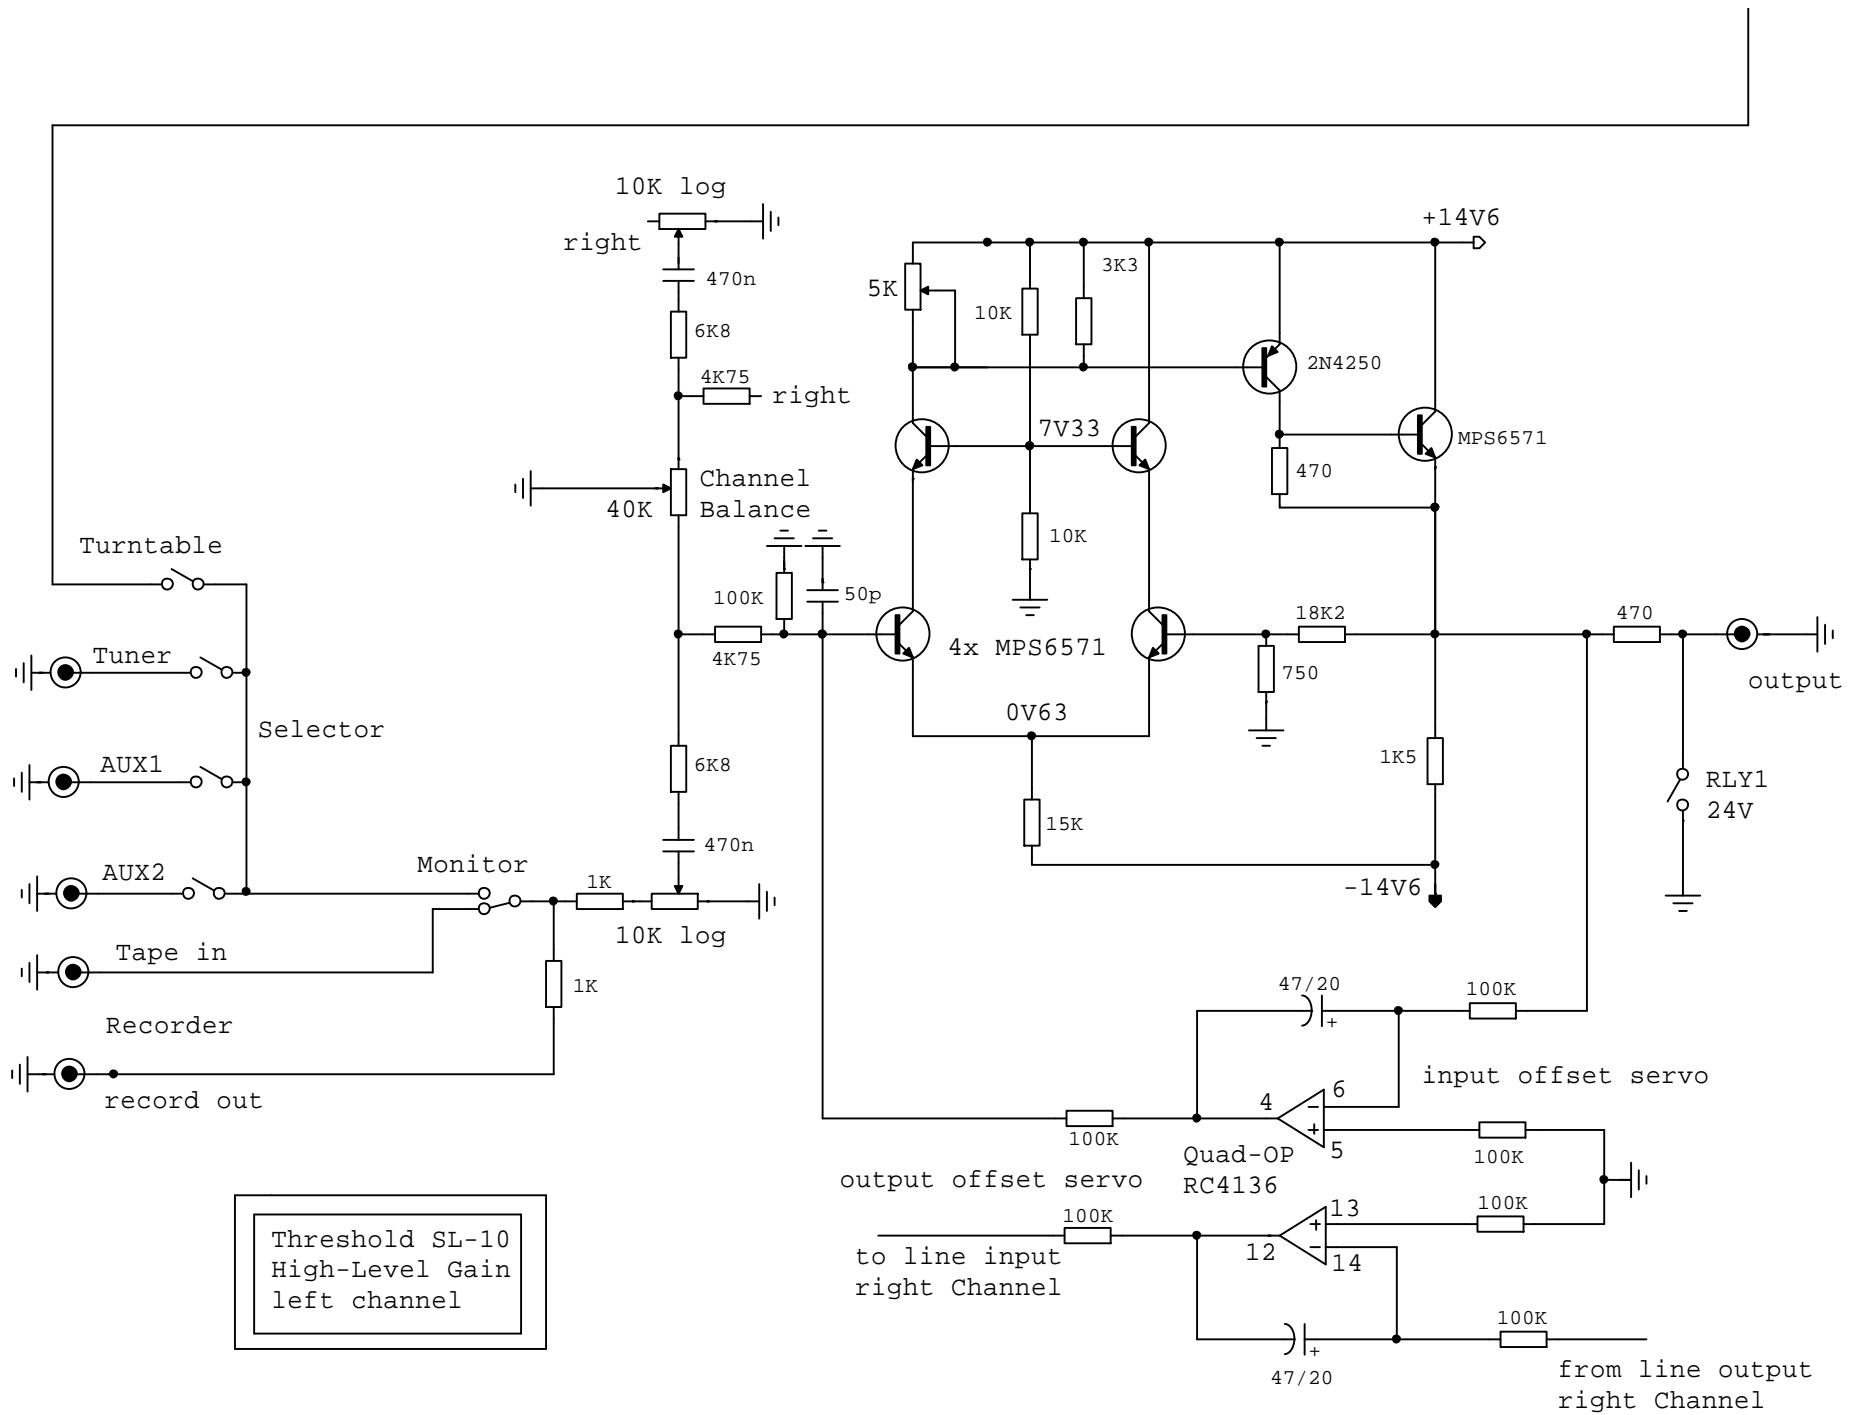

Threshold SL10
MC stage
left channel

Threshold SL10
MM stage
left channel

Threshold SL-10
High-Level Gain
left channel

Threshold model S1
power supply

RAIL FUSE

+23V9 0,25A fast blow

0,5 amp for 230V
1 amp for 110V units
fast blow

Threshold SL-10
Voltage-
regulator

-14V6
MM gain,right