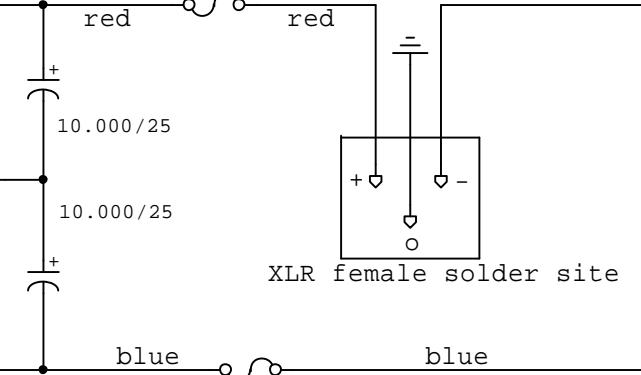

Threshold SL10
MC stage
left channel

Threshold SL10
MM stage
left channel

Threshold SL-10
High-Level Gain
left channel

Threshold model S1
power supply

RAIL FUSE

+23V9 0,25A fast blow

0,5 amp for 230V
1 amp for 110V units
fast blow

Threshold SL-10
Voltage-
regulator

-14V6
MM gain,right